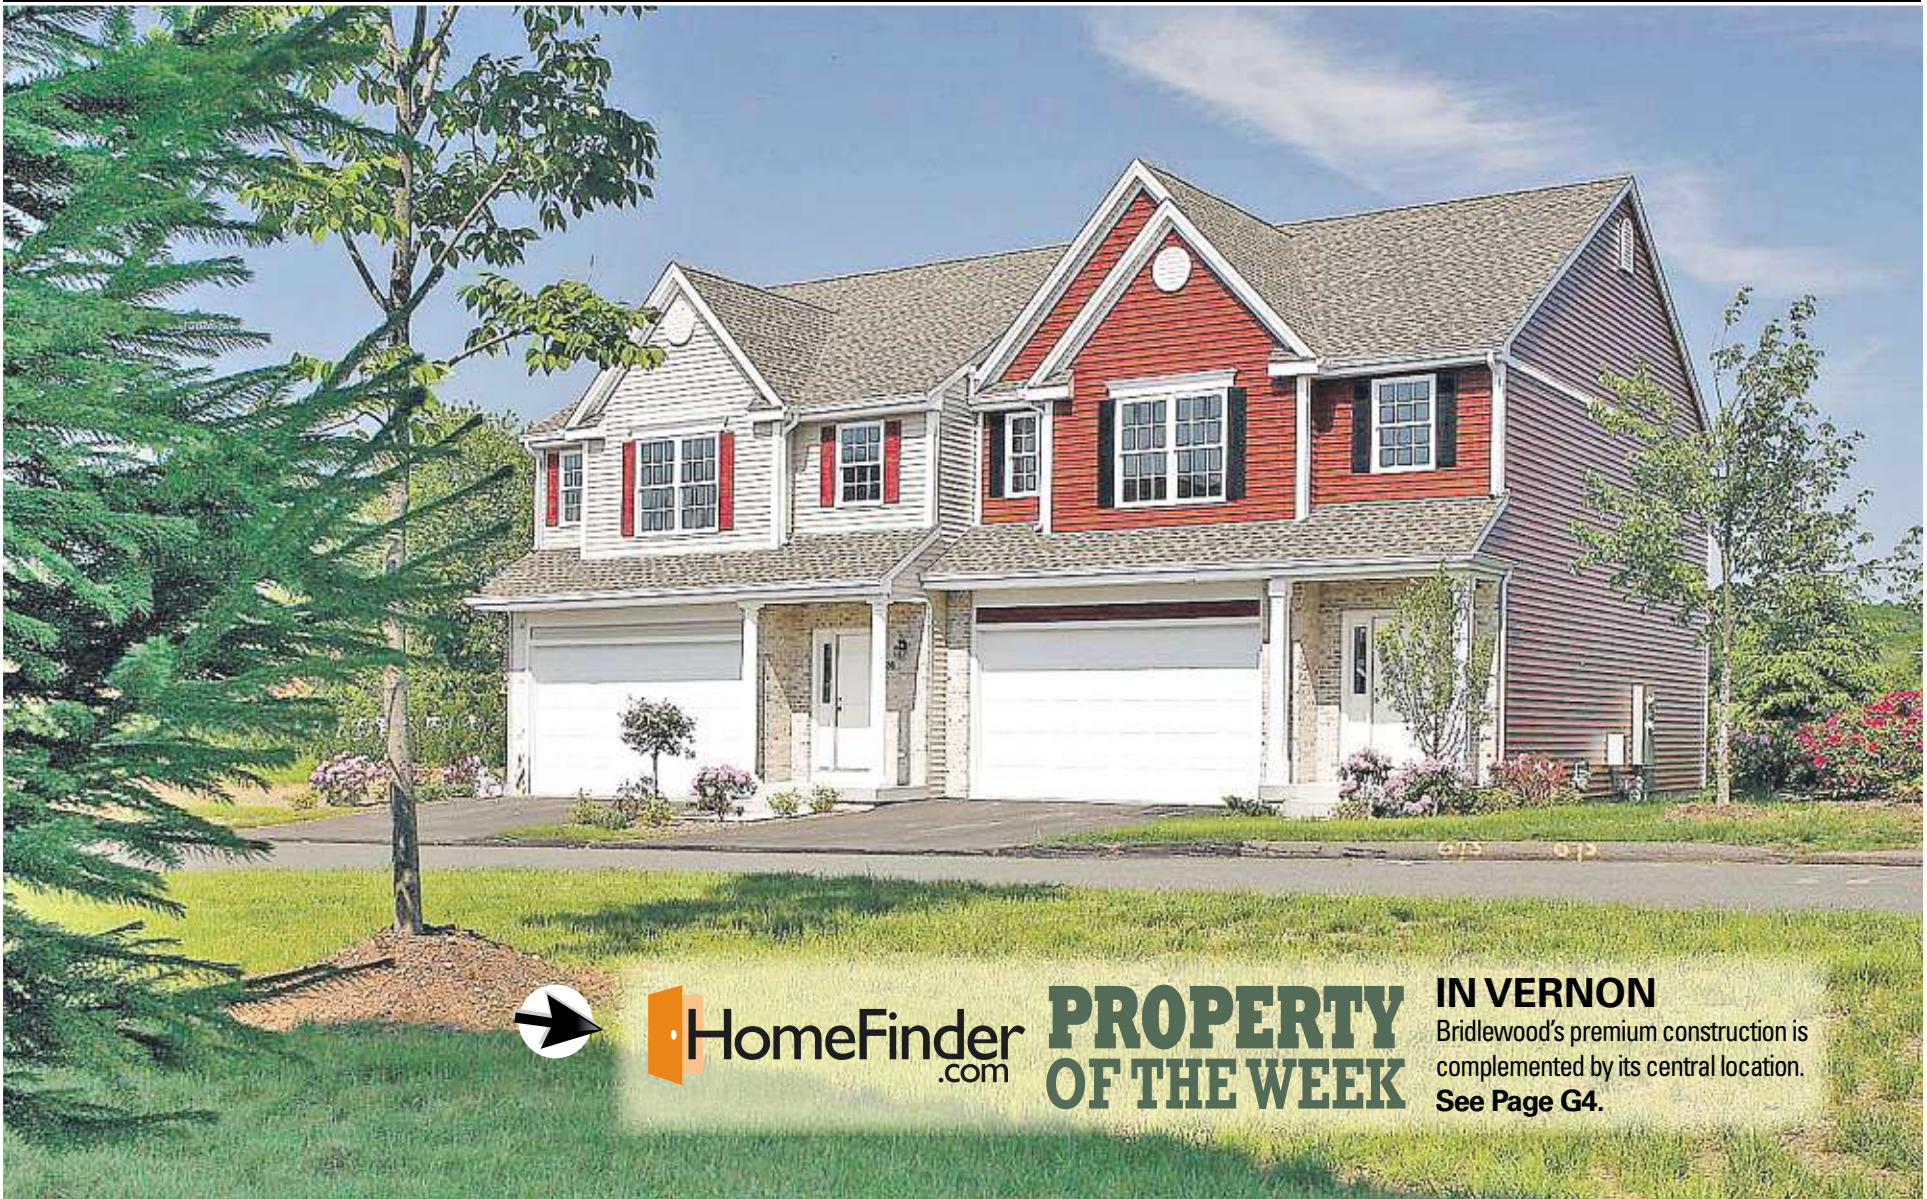

# Courant HomeFinder

SPECIAL PUBLICATION

Hartford Courant

FRIDAY, JUNE 10, 2011

HomeFinder.com

**PROPERTY  
OF THE WEEK**

**IN VERNON**

Bridlewood's premium construction is complemented by its central location.  
**See Page G4.**

## IN EAST HADDAM

The Residences at Fox Hopyard feature a premier golf course and geothermal heating and cooling. **See Page G2.**

## IN WEST HARTFORD

This inviting, remodeled colonial at 27 Mountain Farms Road feels like a vacation home. **See Page G2.**

*Middletown's Newest  
Active Adult Community*

Visit us Sun 1-3PM • [www.GuireHomes.com](http://www.GuireHomes.com)